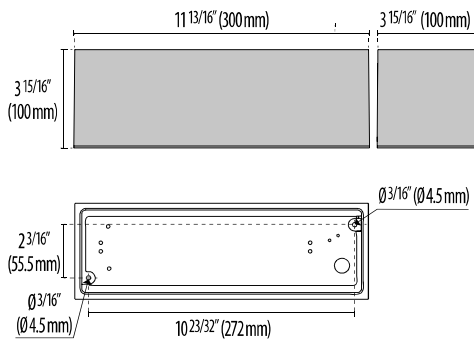

QUASAR 30 CEILING

Ceiling mount series. Fixtures consist of:

- → Multi-step powder-coat painting process, optimized against UV rays and corrosion.
- → Copper-free precision die-cast aluminum housing and mounting plate.
- → Micro-prismatic patterned flat, tempered silk-screened soda-lime glass diffuser.
- → Custom molded, anti-aging gasket(s).
- → Stainless steel external hardware.
- → High-efficiency COB, combined with an optimized passive cooling system, provides a long LED life.
- → Internal specular reflector coated with 5-layers of PVD 99.98% pure aluminum providing >95% reflection.

- → 90° x 95° beam angle (TECH)
- → Input voltage: 120-277 V (50 / 60 Hz), integral 0-10 V dimming driver.
- → Junction box mounting plate included (for 4" octagon box only, provided by others).
- → Consult factory for dimming options, custom finishes (please specify RAL color), and non-cataloged CCT (Kelvin) options including static colors.
- → Product meets Buy American Act requirements within ARRA.
- → 5-year warranty.
- → Marine Grade finish.
- → Suitable for Natatorium applications.
- → IDA DARK SKY Approved - 3000K and below

FINISHES

- AN-96 / Iron gray / Textured
- GR-94 / Aluminum metallic / Textured
- WH-87 / White / Textured
- BK-81 / Black / Textured
- RB-10 / Iron rust / Textured

Scan here
for installation
instructions

QUASAR 30 CEILING

Lumen Output	27K	3K	35K	4K	5K
Quasar 30 Ceiling	1689	1756	1822	1889	1955

21W Max Wattage

Revision 05
03/24